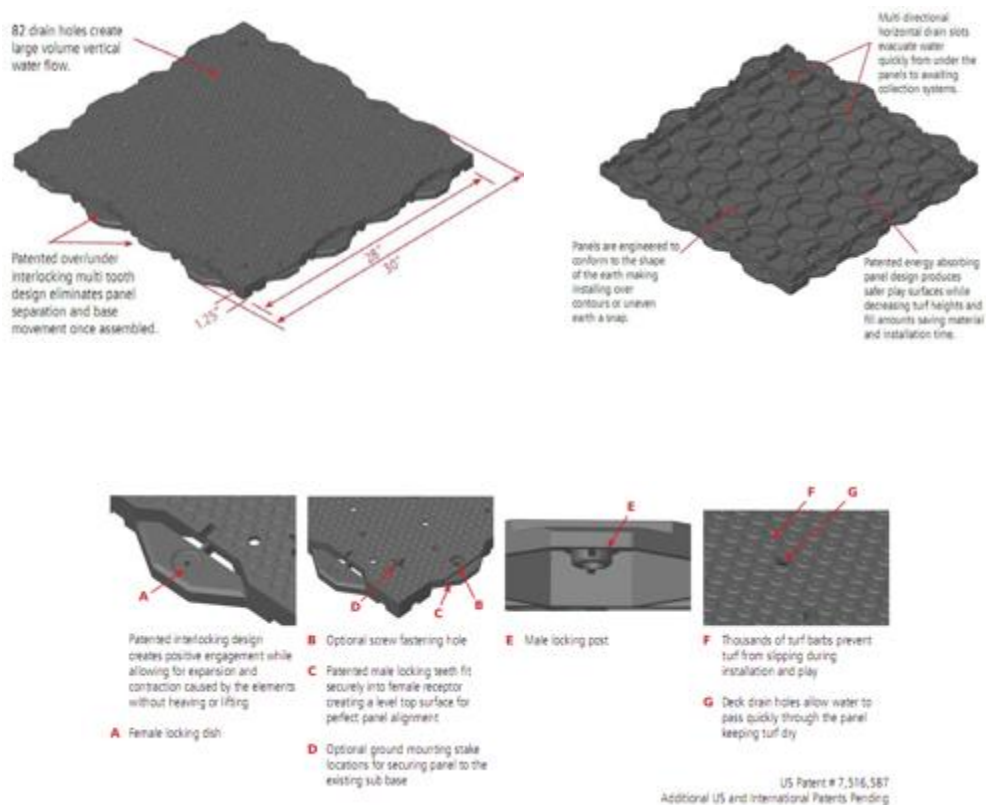

€ 138,- /m2

Kč 3.795,-

(2 or 4 meter wide, standard length 15 meter, other length on request.)

Supply of:

- **Geotextile, UBS Panel, Teegrass 30DT.**

5. Ultra Base Panels (UBS): The Ultra Base panels are the most easy way to create stable and permeable subbase constructions. The panels stick together like a puzzle and are very easy to install and remove.

The size of the panels is 72 * 72 cm.

- **Ultra Base (UBS) panel Standard (3 cm thick) € 32,25 p. piece. Kč 887,-**
- **Ultra Base (UBS) panel Champion (1 cm thick) € 18,75 p. piece. Kč 516,-**

6. Decoration, Target greens, walkways, etc.