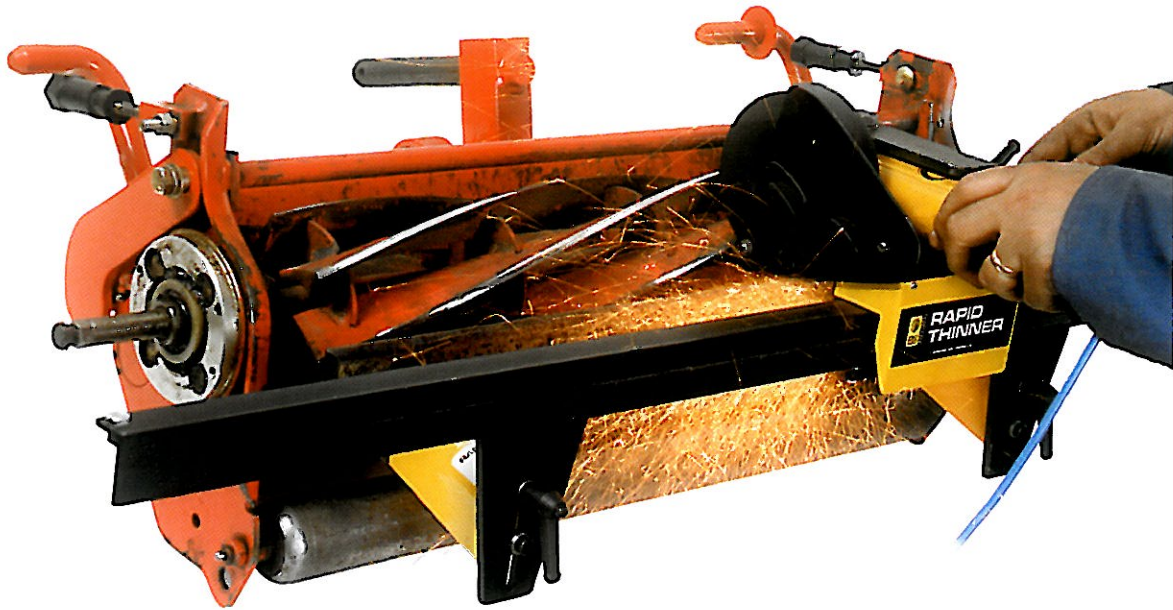

RAPID RELIEF 1000

If you don't have an Express Dual
and Anglemaster...
Then you need this handy tool

Before the relief on your reel is completely lost, you can restore it in minutes with this handy machine. Portable and fast, it saves putting your unit onto a grinder. The Rapid Relief uses proven Rapid Facer technology to combine speed and economy.

- Powerful magnets hold unit firmly to the mower
- Driven by standard shop air
- Optional Rapid Facer head attachment restores the front face of your bedknives.

For more information

www.bernhard.co.uk

info@bernhard.co.uk

1-888 GRIND-IT (474 6348) USA and Canada

+44 1788 811600 UK and Worldwide

Restores relief
to your reels in
minutes...

BERNHARD
grinders

RAPID FACER 1000

Its unique bar aligns an accurate face on the bedknife in just 90 seconds.

This is the sharpening tool that gets your mowers out of the shop and cutting the grass.

Bedknife front face sharpener

Savvy turf managers know how important a bedknife can be in getting a precise cut out of a mower. The Rapid Facer is the answer. It puts a perfect edge on the front face of your bedknife in just one and half minutes. With speed, convenience and accuracy you can re-sharpen weekly or even daily, as needed.