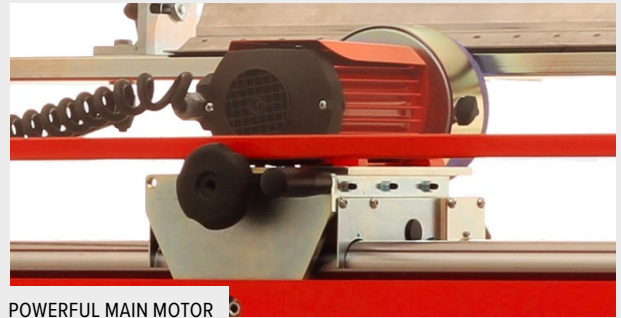

BEDKNIFE GRINDER

ANGLEMASTER 1000

HIGH ACCURACY. EASY TO OPERATE.

BERNHARD

THE ANGLEMASTER 1000 OFFERS MARKET-LEADING SIMPLICITY, EFFICIENCY AND ACCURACY.

When paired with the Express Dual 2000 reel grinder, the Anglemaster 1000 completes an ideal in-house grinding setup.

EASY-TO-USE MOUNTING BAR

POWERFUL MAIN MOTOR

MECHANICAL

Fast cycle time.

Fast change over time.

Simple set up process.

User-friendly.

OPERATIONAL

With an efficient set up time and easy changeover between blades, this machine provides the complete in-house solution for grinding bedknives.

Grinds bedknives up to 40" long.

Angle finder.

ERGONOMICS

Ergonomic design for operator safety.