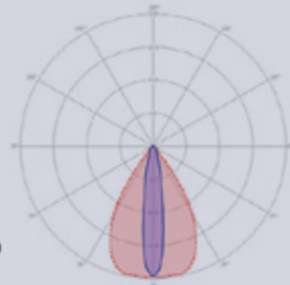

BIG FLUX ASYMMETRIC

Article number 10103240
 VA 4.20
 Output 3.00 Watt
 CRI 93
 Colour temperature 3100 K
 Lumens 258
 IP 67

- Black 99020000 ● Pearl Grey 99020010
- Stainless Steel 99020020

NERO

Article number 10103401
 VA 4.70
 Output 3.00 Watt
 CRI 93
 Colour temperature 3100 K
 Lumens 257
 IP 67