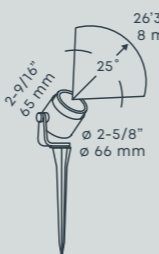

SCOPE

Article number 10400503
VA 5.20
Output 3.00 Watt
CRI 91
Colour temperature 3100 K
Lumens 271
IP 67