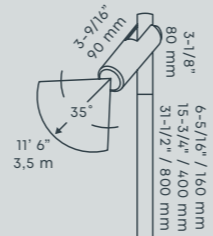

AIM

AIM	10401360
AIM LOW	10401355
AIM EXTRA LOW	10401350
VA	2.10
Output	1.20 Watt
CRI	90
Colour temperature	3000 K
Lumens	84
IP	67

● Black

AIM DUO

AIM	10401360
AIM LOW	10401355
AIM EXTRA LOW	10401350
VA	4.20
Output	2.40 Watt
CRI	90
Colour temperature	3000 K
Lumens	84
IP	67

● Black

AIM TRIPLE

AIM	10401360
AIM LOW	10401355
AIM EXTRA LOW	10401350
VA	6.30
Output	3.60 Watt
CRI	90
Colour temperature	3000 K
Lumens	84
IP	67

● Black

SPOTLIGHTS ACCESSORIES

Watch our
installation
videos