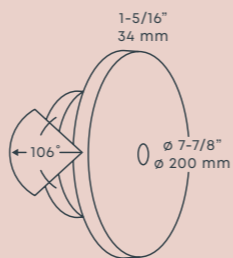

DISC WALL

Article number _____ 99090000
VA _____ 4.90
Output _____ 3.00 Watt
CRI _____ 98
Colour temperature _____ 2900 K
Lumens _____ 211
IP _____ 55

- Black