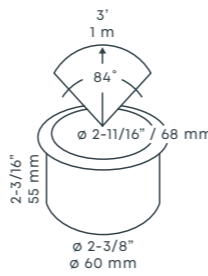

DOT

Article number 10103905
VA 0.80
Output 0.40 Watt
CRI 98
Colour temperature 2850 K
Lumens 16
IP 67

- Black 99100000 ● Pearl Grey 99100010
- Stainless Steel 99100020