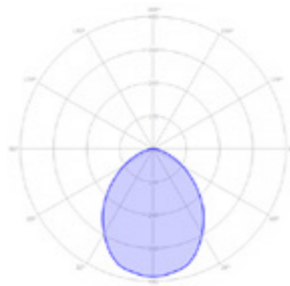

DOT 22 (ADD RING)

Article number 10101715
VA 0.50
Output 0.36 Watt
CRI 98
Colour temperature 2850 K
Lumens 1
IP 67

- Black 99110000 ● Pearl Grey 99110010
- Stainless Steel 99110020