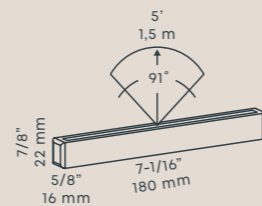

PRODUCT GROUP LINE LIGHTING

Choose from flexible LED light strips like EVO FLEX or subtle linear lights like EVO HYDE to accentuate hardscape steps, retaining walls, decking, borders and benches. Enhance the ambience, safety, and design of every corner of your outdoor spaces with line lighting.

EVO HYDE 180

Article number 10202600
VA 0.60
Output 0.50 Watt
CRI 95
Colour temperature 2950 K
Lumens 25
IP 55