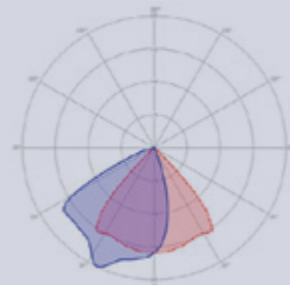

LUNA

Article number 10104180
VA 5.00
Output 3.00 Watt
CRI 94
Colour temperature 3100 K
Lumens 220
IP 67

- Black 99130000 ● Pearl Grey 99130010
- Stainless Steel 99130020