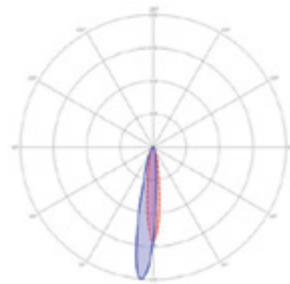

BIG NERO NARROW

Article number 10103460
VA 11.90
Output 7.50 Watt
CRI 91
Colour temperature 3100 K
Lumens 476
Features in-lite Motion
IP 67