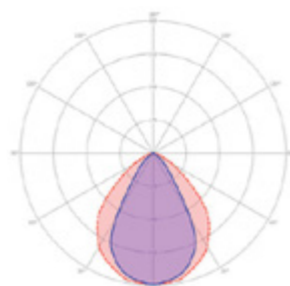

EVO HYDE 550

Article number 10250150
VA 2.10
Output 2.00 Watt
CRI 93
Colour temperature 2950 K
Lumens 91
IP 55