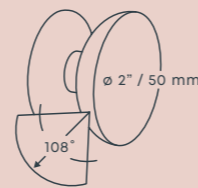

PRODUCT GROUP WALL LIGHTS

Accentuate pergolas, fences, walls and façades to create warm and inviting spaces. Select your preferred wall-lighting effect: downlight, up-and-down, or all-around. Use handy accessories such as SHUTTER to adjust the beam angle and achieve the desired lighting effect.

MINI SWAY WALL

VA _____ 0.50
Output _____ 0.60 Watt
CRI _____ 96
Colour temperature _____ 2900 K
Lumens _____ 33
IP _____ 55

- Black 99170000
- Pearl Grey 99170010