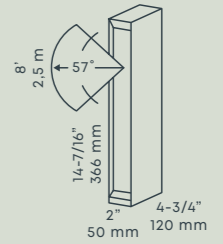

ACE HIGH

VA _____ 5.30
Output _____ 3.00 Watt
CRI _____ 94
Colour temperature _____ 3000 K
Lumens _____ 85
IP _____ 55

- Corten 10201803 ● Dark Grey 10201790
- White 10201795 ○ Rosé Silver 10201785

EVO LOW

Article number _____ 10202510
VA _____ 2.10
Output _____ 2.00 Watt
CRI _____ 95
Colour temperature _____ 2950 K
Lumens _____ 79
IP _____ 55

- Black

LIV LOW

VA _____ 2.50
Output _____ 1.50 Watt
CRI _____ 95
Colour temperature _____ 2750 K
Lumens _____ 60
IP _____ 55

- Corten 10201782 ● Dark Grey 10201761
- White 10201776 ○ Rosé Silver 10201751

EVO

Article number _____ 10202500
VA _____ 2.10
Output _____ 2.00 Watt
CRI _____ 95
Colour temperature _____ 2950 K
Lumens _____ 76
IP _____ 55

- Black

LIV

VA _____ 2.50
Output _____ 1.50 Watt
CRI _____ 95
Colour temperature _____ 2750 K
Lumens _____ 60
IP _____ 55

- Corten 10201732 ● Dark Grey 10201716
- White 10201726 ○ Rosé Silver 10201701

NAIL LOW

Article number _____ 10202755
VA _____ 1.50
Output _____ 1.40 Watt
CRI _____ 96
Colour temperature _____ 2900 K
Lumens _____ 71
IP _____ 65

- Black

DISC LOW

Article number _____ 99070000
VA _____ 4.90
Output _____ 3.00 Watt
CRI _____ 98
Colour temperature _____ 2900 K
Lumens _____ 211
IP _____ 55

- Black

NAIL

Article number _____ 10202750
VA _____ 1.50
Output _____ 1.40 Watt
CRI _____ 96
Colour temperature _____ 2900 K
Lumens _____ 71
IP _____ 65

- Black

DISC

Article number _____ 99060000
VA _____ 4.90
Output _____ 3.00 Watt
CRI _____ 98
Colour temperature _____ 2900 K
Lumens _____ 211
IP _____ 55

- Black

BOLLARDS ACCESSORIES