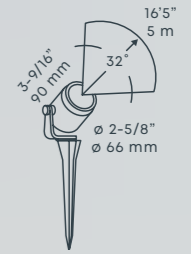

SMART SCOPE TONE

Article number 10401050
VA 9.50
Output 6.00 Watt
CRI 85+ | RGBW
Lumens 144
Features Dimmable | Tone
IP 67