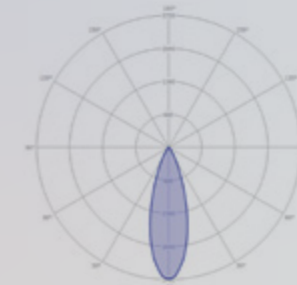

SCOPE

Article number 10400503
VA 5.20
Output 3.00 Watt
CRI 91
Colour temperature 3100 K
Lumens 271
IP 67

SMART SCOPE TONE

Article number 10401050
VA 9.50
Output 6.00 Watt
CRI 85+ | RGBW
Lumens 144
Features Dimmable | Tone
IP 67