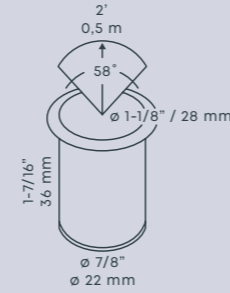

NEW

HYVE 22 (ADD RING)

Article number 10104001
VA 0.20
Output 0.20 Watt
CRI 95
Colour temperature 3000 K
Lumens 2
IP 67

- Black 99410000 ● Pearl Grey 99410010
- Stainless Steel 99410020