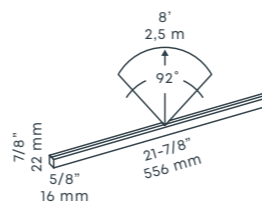

EVO HYDE 550

Article number 10250150
VA 2.10
Output 2.00 Watt
CRI 93
Colour temperature 2950 K
Lumens 91
IP 55