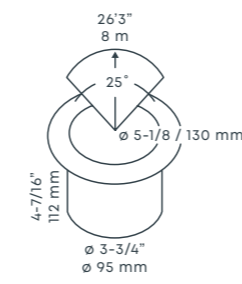

BIG FLUX ASYMMETRIC

Article number 10103240
 VA 4.20
 Output 3.00 Watt
 CRI 93
 Colour temperature 3100 K
 Lumens 258
 IP 67

- Black 99020000 ● Pearl Grey 99020010
- Stainless Steel 99020020

NERO

Article number 10103401
 VA 4.70
 Output 3.00 Watt
 CRI 93
 Colour temperature 3100 K
 Lumens 257
 IP 67