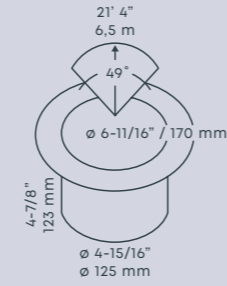

BIG NERO

Article number 10103451
 VA 11.90
 Output 7.50 Watt
 CRI 92
 Colour temperature 3100 K
 Lumens 488
 Features in-lite Motion
 IP 67

BIG NERO NARROW

Article number 10103460
 VA 11.90
 Output 7.50 Watt
 CRI 91
 Colour temperature 3100 K
 Lumens 476
 Features in-lite Motion
 IP 67