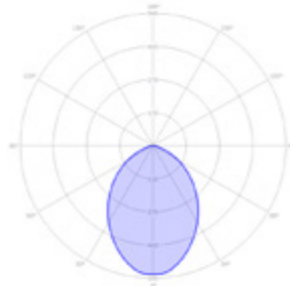

DOT

Article number 10103905
VA 0.80
Output 0.40 Watt
CRI 98
Colour temperature 2850 K
Lumens 16
IP 67

- Black 99100000 ● Pearl Grey 99100010
- Stainless Steel 99100020