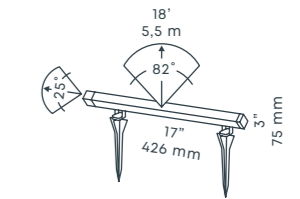

EVO FLOOD

Article number 10401300
VA 8.00
Output 5.00 Watt
CRI 97
Colour temperature 3000 K
Lumens 283
IP 67