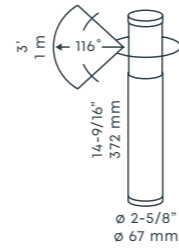

LIV LOW

VA _____ 2.50
Output _____ 1.50 Watt
CRI _____ 95
Colour temperature _____ 2750 K
Lumens _____ 60
IP _____ 55

- Corten 10201782 ● Dark Grey 10201761
- White 10201776 ○ Rosé Silver 10201751

EVO

Article number _____ 10202500
VA _____ 2.10
Output _____ 2.00 Watt
CRI _____ 95
Colour temperature _____ 2950 K
Lumens _____ 76
IP _____ 55

- Black