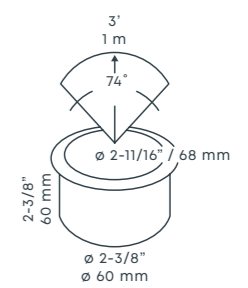

- Black 99390000
- Pearl Grey 99390010
- Stainless Steel 99390020

NEW

HYVE

Article number 10103901
VA 0.80
Output 0.80 Watt
CRI 95
Colour temperature 3000 K
Lumens 17
IP 67

- Black 99400000
- Pearl Grey 99390010
- Stainless Steel 99390020