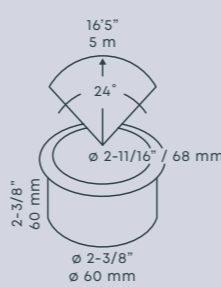

FLUX

Article number 10103201
VA 2.50
Output 1.50 Watt
CRI 92
Colour temperature 3000 K
Lumens 99
IP 67

- Black 99360000 ● Pearl Grey 99360010
- Stainless Steel 99360020