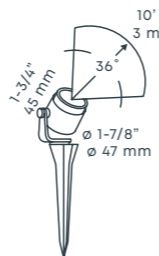

MINI SCOPE

Article number 10400601
VA 2.00
Output 1.00 Watt
CRI 93
Colour temperature 2900 K
Lumens 64
IP 67