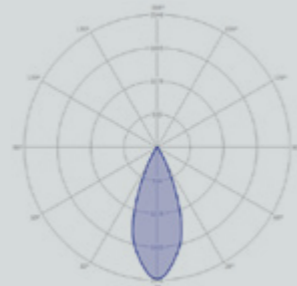

PRODUCT GROUP SPOTLIGHTS

Illuminate everything from the smallest plants to the tallest trees while adding layers and depth to your outdoor spaces. Use our spotlight directory to choose the right spot fixture for your application and customise the lighting effect using handy accessories such as SHIELD, RISER, and BRACE.

MICRO SCOPE

Article number 10400625
VA 1.10
Output 0.60 Watt
CRI 91
Colour temperature 2900 K
Lumens 44
IP 67