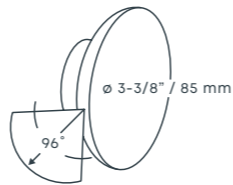

SWAY WALL

VA _____ 1.00
Output _____ 1.00 Watt
CRI _____ 95
Colour temperature _____ 2900 K
Lumens _____ 59
IP _____ 55

- Black 99270000
- Pearl Grey 99270010