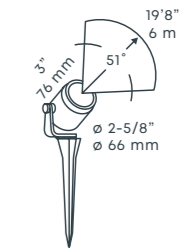

BIG SCOPE

Article number 10401002
VA 8.00
Output 5.00 Watt
CRI 91
Colour temperature 3100 K
Lumens 422
IP 67