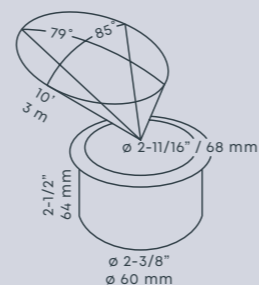

LUNA

Article number 10104180
VA 5.00
Output 3.00 Watt
CRI 94
Colour temperature 3100 K
Lumens 220
IP 67

- Black 99130000 ● Pearl Grey 99130010
- Stainless Steel 99130020