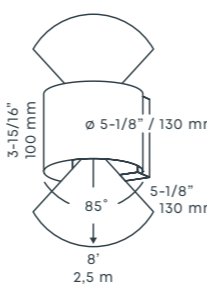

HALO UP-DOWN 100-230V

Article number 10302610
VA 20.00
Output 8.50 Watt
CRI 92
Colour temperature 3000 K
Lumens 346
Features Dimmable
IP 55

● Black