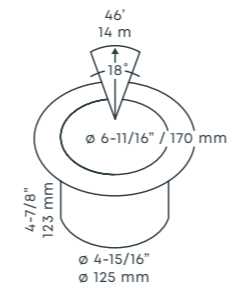

BIG NERO NARROW

Article number 10103460
VA 11.90
Output 7.50 Watt
CRI 91
Colour temperature 3100 K
Lumens 476
Features in-lite Motion
IP 67