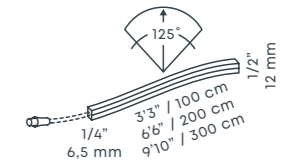

EVO FLEX 1, 2 & 3

EVO FLEX 1 99120010
EVO FLEX 2 99120020
EVO FLEX 3 99120030
VA 9.90 / 15.70 / 20.20
Output 6.50 / 11.00 / 14.50 Watt
CRI 86
Colour temperature 3000 K
Lumens 229 / 410 / 534
IP 67