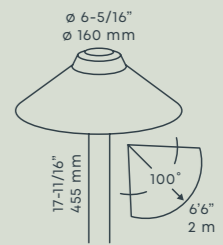

ACE HIGH

VA _____ 5.30
Output _____ 3.00 Watt
CRI _____ 94
Colour temperature _____ 3000 K
Lumens _____ 85
IP _____ 55

- Corten 10201803 ● Dark Grey 10201790
- White 10201795 ○ Rosé Silver 10201785

EVO LOW

Article number _____ 10202510
VA _____ 2.10
Output _____ 2.00 Watt
CRI _____ 95
Colour temperature _____ 2950 K
Lumens _____ 79
IP _____ 55

- Black

LIV LOW

VA _____ 2.50
Output _____ 1.50 Watt
CRI _____ 95
Colour temperature _____ 2750 K
Lumens _____ 60
IP _____ 55

- Corten 10201782 ● Dark Grey 10201761
- White 10201776 ○ Rosé Silver 10201751

EVO

Article number _____ 10202500
VA _____ 2.10
Output _____ 2.00 Watt
CRI _____ 95
Colour temperature _____ 2950 K
Lumens _____ 76
IP _____ 55

- Black

LIV

VA _____ 2.50
Output _____ 1.50 Watt
CRI _____ 95
Colour temperature _____ 2750 K
Lumens _____ 60
IP _____ 55

- Corten 10201732 ● Dark Grey 10201716
- White 10201726 ○ Rosé Silver 10201701

NAIL LOW

Article number _____ 10202755
VA _____ 1.50
Output _____ 1.40 Watt
CRI _____ 96
Colour temperature _____ 2900 K
Lumens _____ 71
IP _____ 65

- Black

DISC LOW

Article number _____ 99070000
VA _____ 4.90
Output _____ 3.00 Watt
CRI _____ 98
Colour temperature _____ 2900 K
Lumens _____ 211
IP _____ 55

- Black

NAIL

Article number _____ 10202750
VA _____ 1.50
Output _____ 1.40 Watt
CRI _____ 96
Colour temperature _____ 2900 K
Lumens _____ 71
IP _____ 65

- Black

DISC

Article number _____ 99060000
VA _____ 4.90
Output _____ 3.00 Watt
CRI _____ 98
Colour temperature _____ 2900 K
Lumens _____ 211
IP _____ 55

- Black

BOLLARDS ACCESSORIES