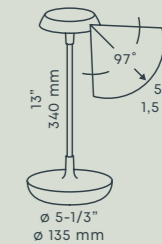

SWAY TABLE

Article number	10202461
VA	0.50
Output	0.60 Watt
CRI	96
Colour temperature	2900 K
Lumens	110
Features	in-lite Human Dimming
IP	55

● Black