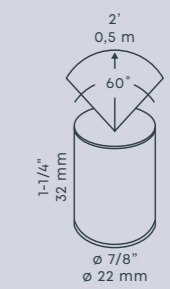

HYVE 22

Article number 10104050
VA 0.20
Output 0.20 Watt
CRI 95
Colour temperature 3100 K
Lumens 2
IP 67