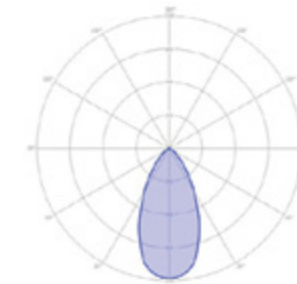

BIG SCOPE

Article number 10401002
VA 8.00
Output 5.00 Watt
CRI 91
Colour temperature 3100 K
Lumens 422
IP 67