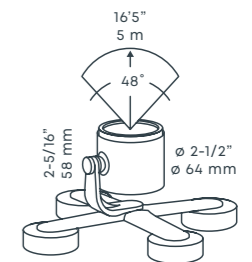

SUB

Article number 10401101
VA 4.70
Output 3.00 Watt
CRI 91
Colour temperature 3000 K
Lumens 293
IP 68