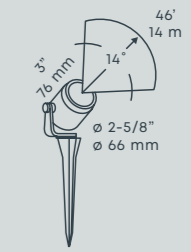

BIG SCOPE NARROW

Article number 10400902
VA 7.90
Output 5.00 Watt
CRI 92
Colour temperature 3100 K
Lumens 444
IP 67