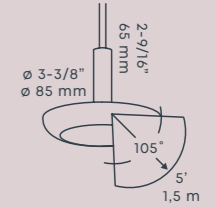

PRODUCT GROUP CEILING LIGHTS

Ceiling lights bring warmth, safety and ambience from above. They are ideal to accentuate pergolas, lounge areas, dining tables and seating areas. Set the mood of the space and enjoy the comfort of modern and functional lighting after sunset with our ceiling lights.

SWAY PENDANT

VA _____ 1.00
Output _____ 0.90 Watt
CRI _____ 96
Colour temperature _____ 2900 K
Lumens _____ 68
IP _____ 55

- Black 10202465
- Pearl Grey 10202490