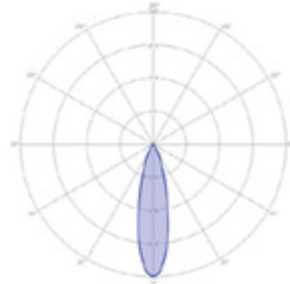

BIG FLUX ASYMMETRIC

Article number 10103240
 VA 4.20
 Output 3.00 Watt
 CRI 93
 Colour temperature 3100 K
 Lumens 258
 IP 67

- Black 99020000 ● Pearl Grey 99020010
- Stainless Steel 99020020

NERO

Article number 10103401
 VA 4.70
 Output 3.00 Watt
 CRI 93
 Colour temperature 3100 K
 Lumens 257
 IP 67