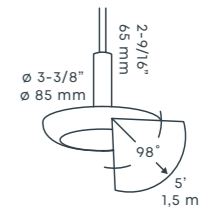

SWAY PENDANT 100-230V

VA _____ 7.10
Output _____ 2.50 Watt
CRI _____ 96
Colour temperature _____ 2900 K
Lumens _____ 92
Features ___in-lite Human Dimming
IP _____ 55

- Black Pearl Grey

SWAY PENDANT ● 99240000 ● 99240010

“DUO” ● 99260000 ● 99260010

“TRIPLE” ● 99250000 ● 99250010

DISC PENDANT

Article number _____ 10202650
VA _____ 4.90
Output _____ 3.00 Watt
CRI _____ 98
Colour temperature _____ 2900 K
Lumens _____ 196
IP _____ 55

- Black