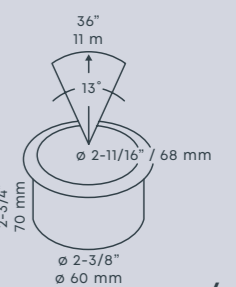

BIG FLUX NARROW

Article number 10103220
VA 4.20
Output 3.00 Watt
CRI 93
Colour temperature 3100 K
Lumens 266
IP 67