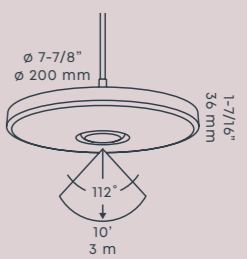

DISC PENDANT 100-230V

DISC PENDANT 100-230V ___ 99080000
DUO / TRIPLE ___ 99080020 / 99080030
VA _____ 11.80
Output _____ 4.50 Watt
CRI _____ 98
Colour temperature _____ 2900 K
Lumens _____ 216
Features ___in-lite Human Dimming
IP _____ 55

- Black