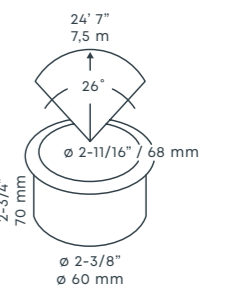

BIG FLUX

Article number 10103210
VA 4.20
Output 3.00 Watt
CRI 93
Colour temperature 3100 K
Lumens 272
IP 67