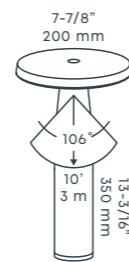

DISC LOW

Article number _____ 99070000
VA _____ 4.90
Output _____ 3.00 Watt
CRI _____ 98
Colour temperature _____ 2900 K
Lumens _____ 211
IP _____ 55

- Black

NAIL

Article number _____ 10202750
VA _____ 1.50
Output _____ 1.40 Watt
CRI _____ 96
Colour temperature _____ 2900 K
Lumens _____ 71
IP _____ 65

- Black