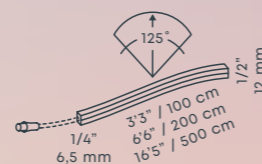

SMART EVO FLEX TONE 1, 2 & 5

SMART EVO FLEX TONE 1 99190010
SMART EVO FLEX TONE 2 99190020
SMART EVO FLEX TONE 5 99190050
VA 4.50 / 7.50 / 14.50
Output 2.50 / 4.50 / 10.00 Watt
CRI 85+ | RGBW
Lumens 47 / 83 / 180
Features Dimmable | Tone
IP 67