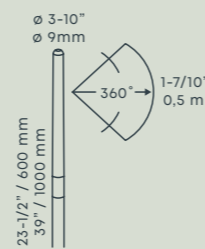

PRODUCT GROUP BOLLARDS

Illuminate paths, terraces, borders and driveways for style and safety. Select the right fixture height and style to match your outdoor space design. Customise with handy accessories like WINK and SWAY CAP to direct the light source and prevent glare.

NEW

BREEZE

BREEZE LOW	10202810
BREEZE	10202800
VA	1.70
Output	0.95 Watt
CRI	95
Colour temperature	2750 K
Lumens	40
Features	in-lite Breathe
IP	55