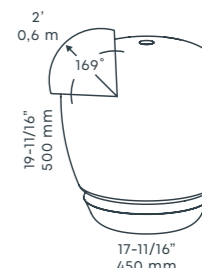

BIG VOQUE

BIG VOQUE	10202705
BIG VOQUE 100-230V EU	99050000
BIG VOQUE 100-230V UK	99050050
VA	8.00
Output	5.00 Watt
CRI	89
Colour temperature	2750 K
Lumens	61
IP	55