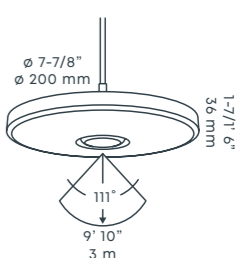

PRODUCT GROUP CEILING LIGHTS

Ceiling lights bring warmth, safety and ambience from above. They are ideal to accentuate pergolas, lounge areas, dining tables and seating areas. Set the mood of the space and enjoy the comfort of modern and functional lighting after sunset with our ceiling lights.

SWAY PENDANT

VA _____ 1.00
Output _____ 0.90 Watt
CRI _____ 96
Colour temperature _____ 2900 K
Lumens _____ 68
IP _____ 55

- Black 10202465
- Pearl Grey 10202490

SWAY PENDANT 100-230V

VA _____ 7.10
Output _____ 2.50 Watt
CRI _____ 96
Colour temperature _____ 2900 K
Lumens _____ 92
Features ___in-lite Human Dimming
IP _____ 55

- Black Pearl Grey

SWAY PENDANT ● 99240000 ● 99240010

“DUO” ● 99260000 ● 99260010

“TRIPLE” ● 99250000 ● 99250010

DISC PENDANT

Article number _____ 10202650
VA _____ 4.90
Output _____ 3.00 Watt
CRI _____ 98
Colour temperature _____ 2900 K
Lumens _____ 196
IP _____ 55

- Black

DISC PENDANT 100-230V

DISC PENDANT 100-230V ___ 99080000
DUO / TRIPLE ___ 99080020 / 99080030
VA _____ 11.80
Output _____ 4.50 Watt
CRI _____ 98
Colour temperature _____ 2900 K
Lumens _____ 216
Features ___in-lite Human Dimming
IP _____ 55

- Black

AIM CEILING

Article number _____ 10401365
VA _____ 2.10
Output _____ 1.20 Watt
CRI _____ 90
Colour temperature _____ 3000 K
Lumens _____ 84
IP _____ 55

- Black

MINI SCOPE CEILING

Article number _____ 10400610
VA _____ 2.00
Output _____ 1.00 Watt
CRI _____ 93
Colour temperature _____ 2900 K
Lumens _____ 64
IP _____ 67

SCOPE CEILING

Article number _____ 10400510
VA _____ 4.80
Output _____ 3.00 Watt
CRI _____ 91
Colour temperature _____ 3100 K
Lumens _____ 271
IP _____ 67

CEILING LIGHTS ACCESSORIES