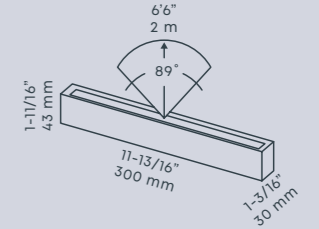

EVO GROUND 300

Article number 10104500
VA 1.00
Output 1.00 Watt
CRI 95
Colour temperature 3000 K
Lumens 39
IP 67