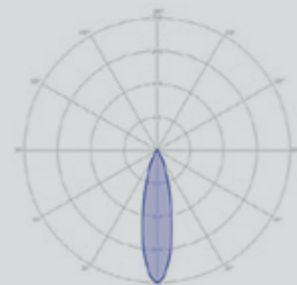

SCOPE

Article number 10400503
VA 5.20
Output 3.00 Watt
CRI 91
Colour temperature 3100 K
Lumens 271
IP 67

SMART SCOPE TONE

Article number 10401050
VA 9.50
Output 6.00 Watt
CRI 85+ | RGBW
Lumens 144
Features Dimmable | Tone
IP 67