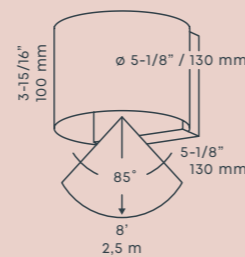

HALO DOWN 100-230V

Article number 10302615
VA 11.50
Output 4.50 Watt
CRI 92
Colour temperature 3000 K
Lumens 191
Features Dimmable
IP 55

● Black