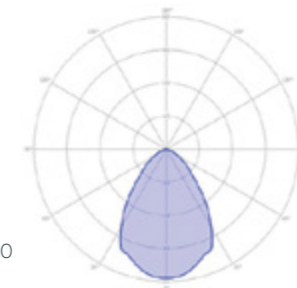

- Black 99390000
- Pearl Grey 99390010
- Stainless Steel 99390020

NEW

HYVE

Article number 10103901
VA 0.80
Output 0.80 Watt
CRI 95
Colour temperature 3000 K
Lumens 17
IP 67

- Black 99400000
- Pearl Grey 99390010
- Stainless Steel 99390020