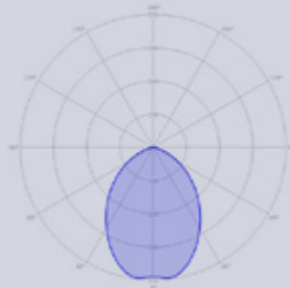

DOT 22

Article number 10101710
VA 0.50
Output 0.36 Watt
CRI 98
Colour temperature 2850 K
Lumens 2
IP 67