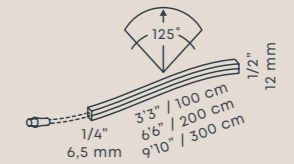

SMART EVO FLEX 1, 2 & 3

SMART EVO FLEX 1 99180010
SMART EVO FLEX 2 99180020
SMART EVO FLEX 3 99180030
VA 9.90 / 15.70 / 20.20
Output 6.50 / 11.00 / 14.50 Watt
CRI 86
Colour temperature 3000 K
Lumens 229 / 410 / 534
Features Dimmable
IP 67