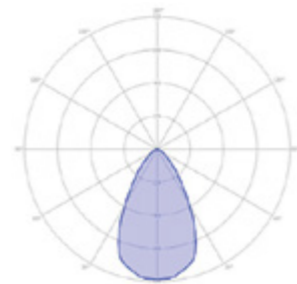

MINI SCOPE

Article number 10400601
VA 2.00
Output 1.00 Watt
CRI 93
Colour temperature 2900 K
Lumens 64
IP 67