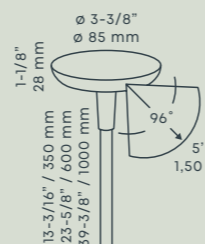

SWAY

VA	1.00
Output	1.00 Watt
CRI	95
Colour temperature	2900 K
Lumens	59
IP	55

Black Pearl Grey

SWAY ● 99210000 ● 99210010

“ LOW ● 99220000 ● 99220010

“ EXTRA LOW ● 99230000 ● 99230010