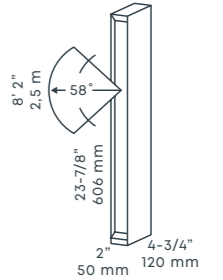

ACE HIGH

VA _____ 5.30
Output _____ 3.00 Watt
CRI _____ 94
Colour temperature _____ 3000 K
Lumens _____ 85
IP _____ 55

- Corten 10201803 ● Dark Grey 10201790
- White 10201795 ○ Rosé Silver 10201785

EVO LOW

Article number _____ 10202510
VA _____ 2.10
Output _____ 2.00 Watt
CRI _____ 95
Colour temperature _____ 2950 K
Lumens _____ 79
IP _____ 55

- Black

LIV LOW

VA _____ 2.50
Output _____ 1.50 Watt
CRI _____ 95
Colour temperature _____ 2750 K
Lumens _____ 60
IP _____ 55

- Corten 10201782 ● Dark Grey 10201761
- White 10201776 ○ Rosé Silver 10201751

EVO

Article number _____ 10202500
VA _____ 2.10
Output _____ 2.00 Watt
CRI _____ 95
Colour temperature _____ 2950 K
Lumens _____ 76
IP _____ 55

- Black

LIV

VA _____ 2.50
Output _____ 1.50 Watt
CRI _____ 95
Colour temperature _____ 2750 K
Lumens _____ 60
IP _____ 55

- Corten 10201732 ● Dark Grey 10201716
- White 10201726 ○ Rosé Silver 10201701

NAIL LOW

Article number _____ 10202755
VA _____ 1.50
Output _____ 1.40 Watt
CRI _____ 96
Colour temperature _____ 2900 K
Lumens _____ 71
IP _____ 65

- Black

DISC LOW

Article number _____ 99070000
VA _____ 4.90
Output _____ 3.00 Watt
CRI _____ 98
Colour temperature _____ 2900 K
Lumens _____ 211
IP _____ 55

- Black

NAIL

Article number _____ 10202750
VA _____ 1.50
Output _____ 1.40 Watt
CRI _____ 96
Colour temperature _____ 2900 K
Lumens _____ 71
IP _____ 65

- Black

DISC

Article number _____ 99060000
VA _____ 4.90
Output _____ 3.00 Watt
CRI _____ 98
Colour temperature _____ 2900 K
Lumens _____ 211
IP _____ 55

- Black

BOLLARDS ACCESSORIES