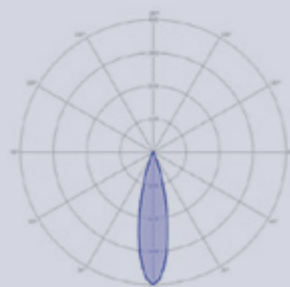

FLUX

Article number 10103201
VA 2.50
Output 1.50 Watt
CRI 92
Colour temperature 3000 K
Lumens 99
IP 67

- Black 99360000 ● Pearl Grey 99360010
- Stainless Steel 99360020