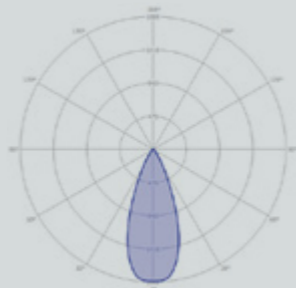

SPOTLIGHTS ACCESSORIES