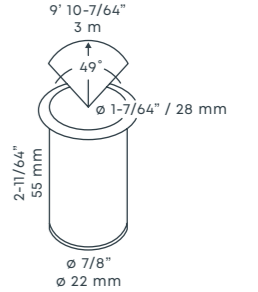

FLUX 22 (ADD RING)

Article number 10103255
VA 2.00
Output 1.20 Watt
CRI 90
Colour temperature 3000 K
Lumens 76
IP 67

- Black 99370000 ● Pearl Grey 99370010
- Stainless Steel 99370020