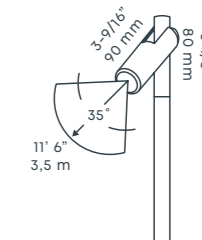

AIM FLOOR

AIM FLOOR	99440000
AIM FLOOR 100-230V EU	99440020
AIM FLOOR 100-230V UK	99440050
VA	2.10
Output	1.20 Watt
CRI	95
Colour temperature	3000 K
Lumens	84
IP	67

● Black