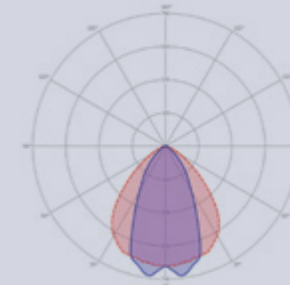

EVO GROUND 300

Article number 10104500
VA 1.00
Output 1.00 Watt
CRI 95
Colour temperature 3000 K
Lumens 39
IP 67