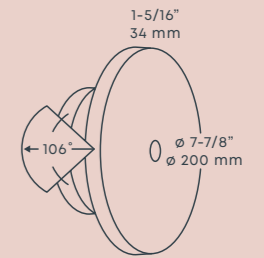

DISC WALL 100-230V

Article number _____ 99090010
VA _____ 4.70
Output _____ 4.50 Watt
CRI _____ 98
Colour temperature _____ 2900 K
Lumens _____ 246
IP _____ 55

- Black