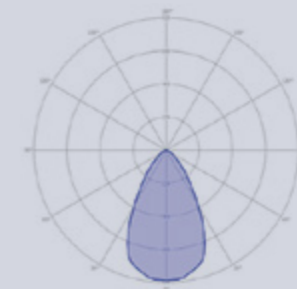

HYVE 22

Article number 10104050
VA 0.20
Output 0.20 Watt
CRI 95
Colour temperature 3100 K
Lumens 2
IP 67