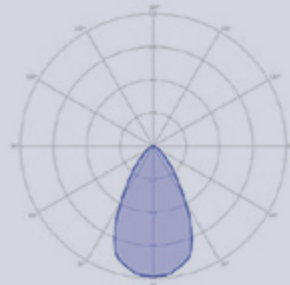

NEW

HYVE 22 (ADD RING)

Article number 10104001
VA 0.20
Output 0.20 Watt
CRI 95
Colour temperature 3000 K
Lumens 2
IP 67

- Black 99410000 ● Pearl Grey 99410010
- Stainless Steel 99410020