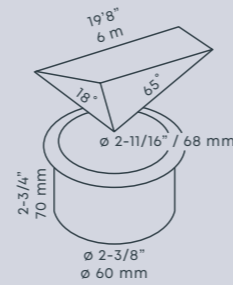

BIG FLUX ASYMMETRIC

Article number 10103240
VA 4.20
Output 3.00 Watt
CRI 93
Colour temperature 3100 K
Lumens 258
IP 67

- Black 99020000 ● Pearl Grey 99020010
- Stainless Steel 99020020