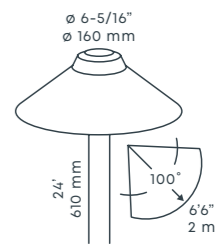

ACE HIGH

VA _____ 5.30
Output _____ 3.00 Watt
CRI _____ 94
Colour temperature _____ 3000 K
Lumens _____ 85
IP _____ 55

- Corten 10201803 ● Dark Grey 10201790
- White 10201795 ○ Rosé Silver 10201785

EVO LOW

Article number _____ 10202510
VA _____ 2.10
Output _____ 2.00 Watt
CRI _____ 95
Colour temperature _____ 2950 K
Lumens _____ 79
IP _____ 55

- Black

LIV LOW

VA _____ 2.50
Output _____ 1.50 Watt
CRI _____ 95
Colour temperature _____ 2750 K
Lumens _____ 60
IP _____ 55

- Corten 10201782 ● Dark Grey 10201761
- White 10201776 ○ Rosé Silver 10201751

EVO

Article number _____ 10202500
VA _____ 2.10
Output _____ 2.00 Watt
CRI _____ 95
Colour temperature _____ 2950 K
Lumens _____ 76
IP _____ 55

- Black

LIV

VA _____ 2.50
Output _____ 1.50 Watt
CRI _____ 95
Colour temperature _____ 2750 K
Lumens _____ 60
IP _____ 55

- Corten 10201732 ● Dark Grey 10201716
- White 10201726 ○ Rosé Silver 10201701

NAIL LOW

Article number _____ 10202755
VA _____ 1.50
Output _____ 1.40 Watt
CRI _____ 96
Colour temperature _____ 2900 K
Lumens _____ 71
IP _____ 65

- Black

DISC LOW

Article number _____ 99070000
VA _____ 4.90
Output _____ 3.00 Watt
CRI _____ 98
Colour temperature _____ 2900 K
Lumens _____ 211
IP _____ 55

- Black

NAIL

Article number _____ 10202750
VA _____ 1.50
Output _____ 1.40 Watt
CRI _____ 96
Colour temperature _____ 2900 K
Lumens _____ 71
IP _____ 65

- Black

DISC

Article number _____ 99060000
VA _____ 4.90
Output _____ 3.00 Watt
CRI _____ 98
Colour temperature _____ 2900 K
Lumens _____ 211
IP _____ 55

- Black

BOLLARDS ACCESSORIES