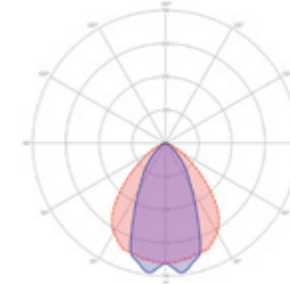

EVO FLOOD

Article number 10401300
VA 8.00
Output 5.00 Watt
CRI 97
Colour temperature 3000 K
Lumens 283
IP 67