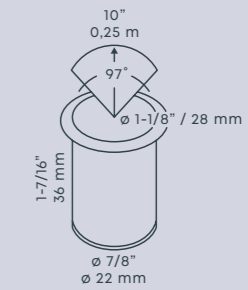

FUSION 22 (ADD RING)

Article number 10104151
VA 0.20
Output 0.20 Watt
CRI 93
Colour temperature 2750 K
Lumens 1
IP 67

- Black 99390000
- Pearl Grey 99390010
- Stainless Steel 99390020