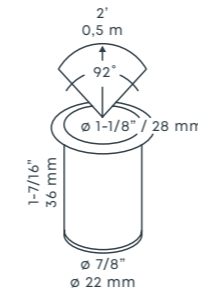

DOT 22 (ADD RING)

Article number 10101715
VA 0.50
Output 0.36 Watt
CRI 98
Colour temperature 2850 K
Lumens 1
IP 67

- Black 99110000 ● Pearl Grey 99110010
- Stainless Steel 99110020