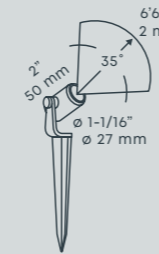

PRODUCT GROUP SPOTLIGHTS

Illuminate everything from the smallest plants to the tallest trees while adding layers and depth to your outdoor spaces. Use our spotlight directory to choose the right spot fixture for your application and customise the lighting effect using handy accessories such as SHIELD, RISER, and BRACE.

MICRO SCOPE

Article number 10400625
VA 1.10
Output 0.60 Watt
CRI 91
Colour temperature 2900 K
Lumens 44
IP 67