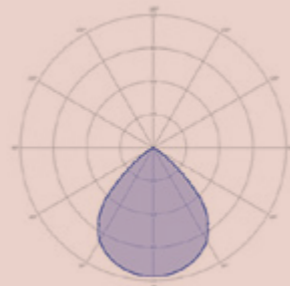

HALO DOWN 100-230V

Article number 10302615
VA 11.50
Output 4.50 Watt
CRI 92
Colour temperature 3000 K
Lumens 191
Features Dimmable
IP 55

● Black