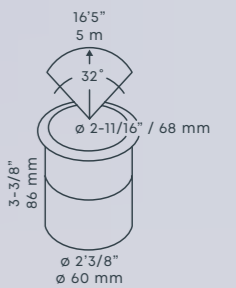

SMART FLUX TONE

Article number 10103205
VA 9.50
Output 6.00 Watt
CRI 85+ | RGBW
Lumens 144
Features Dimmable | Tone
IP 67