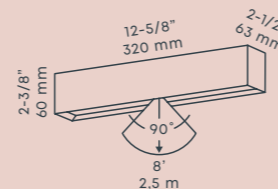

EVO DOWN

Article number 10302500
VA 2.10
Output 2.00 Watt
CRI 95
Colour temperature 2950 K
Lumens 81
IP 53

● Black