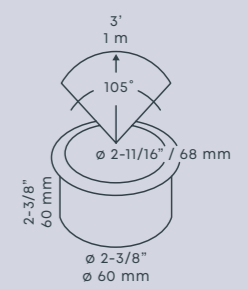

FUSION

Article number 10101703
VA 1.00
Output 0.90 Watt
CRI 93
Colour temperature 2650 K
Lumens 16
IP 67

- Black 99380000
- Pearl Grey 99380010
- Stainless Steel 99380020